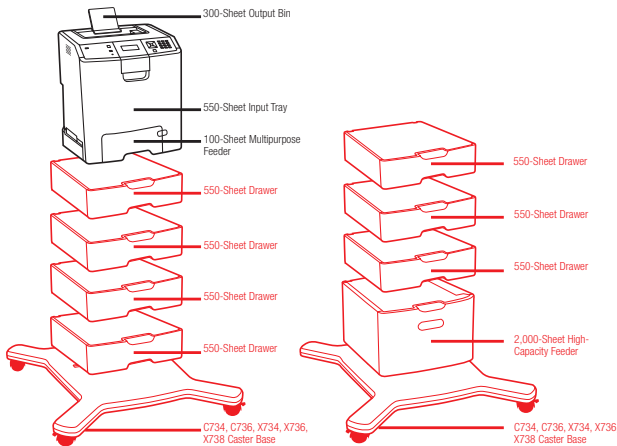

Lexmark C736n

Part #	Model
25A0450	Lexmark C736n
Part #	Laser Toner/Print Cartridge
C736H1KG	C736, X736, X738 Black High Yield Return Program Toner Cartridge
C734A1KG	C734, C736, X734, X736, X738 Black Return Program Toner Cartridge
C736H1CG	C736, X736, X738 Cyan High Yield Return Program Toner Cartridge
C734A1CG	C734, C736, X734, X736, X738 Cyan Return Program Toner Cartridge
C736H1MG	C736, X736, X738 Magenta High Yield Return Program Toner Cartridge
C734A1MG	C734, C736, X734, X736, X738 Magenta Return Program Toner Cartridge
C736H1YG	C736, X736, X738 Yellow High Yield Return Program Toner Cartridge
C734A1YG	C734, C736, X734, X736, X738 Yellow Return Program Toner Cartridge
C736H2KG	C736, X736, X738 Black High Yield Toner Cartridge
C734A2KG	C734, C736, X734, X736, X738 Black Toner Cartridge
C736H2CG	C736, X736, X738 Cyan High Yield Toner Cartridge
C734A2CG	C734, C736, X734, X736, X738 Cyan Toner Cartridge
C736H2MG	C736, X736, X738 Magenta High Yield Toner Cartridge
C734A2MG	C734, C736, X734, X736, X738 Magenta Toner Cartridge
C736H2YG	C736, X736, X738 Yellow High Yield Toner Cartridge
C734A2YG	C734, C736, X734, X736, X738 Yellow Toner Cartridge
C734X77G	Waste Toner Box
C734X20G	C734, C736, X734, X736, X738 Photoconductor Unit
C734X24G	C734, C736, X734, X736, X738 Photoconductor Unit, 4-Pack
Part #	Paper & Transparencies
12A5950	Glossy Laser Paper, Letter (200 sheets)
12A8240	Professional Color Laser Transparencies, Letter
Part #	Paper Handling
27S2100	C734, C736, X734e, X736e, X738e 550-Sheet Drawer
27S2190	4.8 inch (12.2 cm) Spacer
27S2400	2,000-Sheet High Capacity Feeder
27S2650	C734, C736, X734e, X736e, X738e 550-Sheet Specialty Media Drawer
Part #	Furniture
16M1210	C734, C736, X734, X736, X738 Caster Base